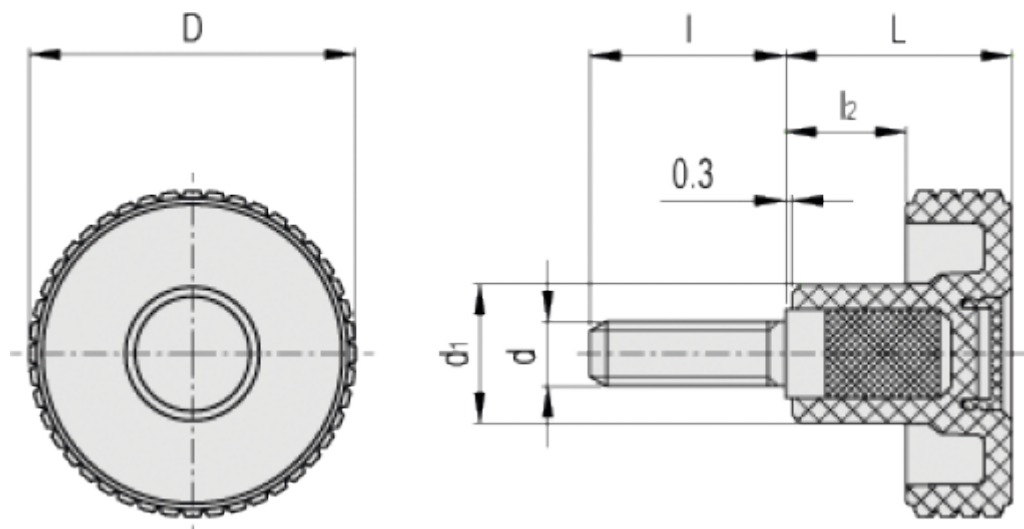

Article number: 23020346316

Description: E+G Knurled knob MBT.70 p-M12x30-C6, Red

Measures

D	= 70
d1	= 24
d6g	= M12
L	= 42
l	= 30
l2	= 20.5